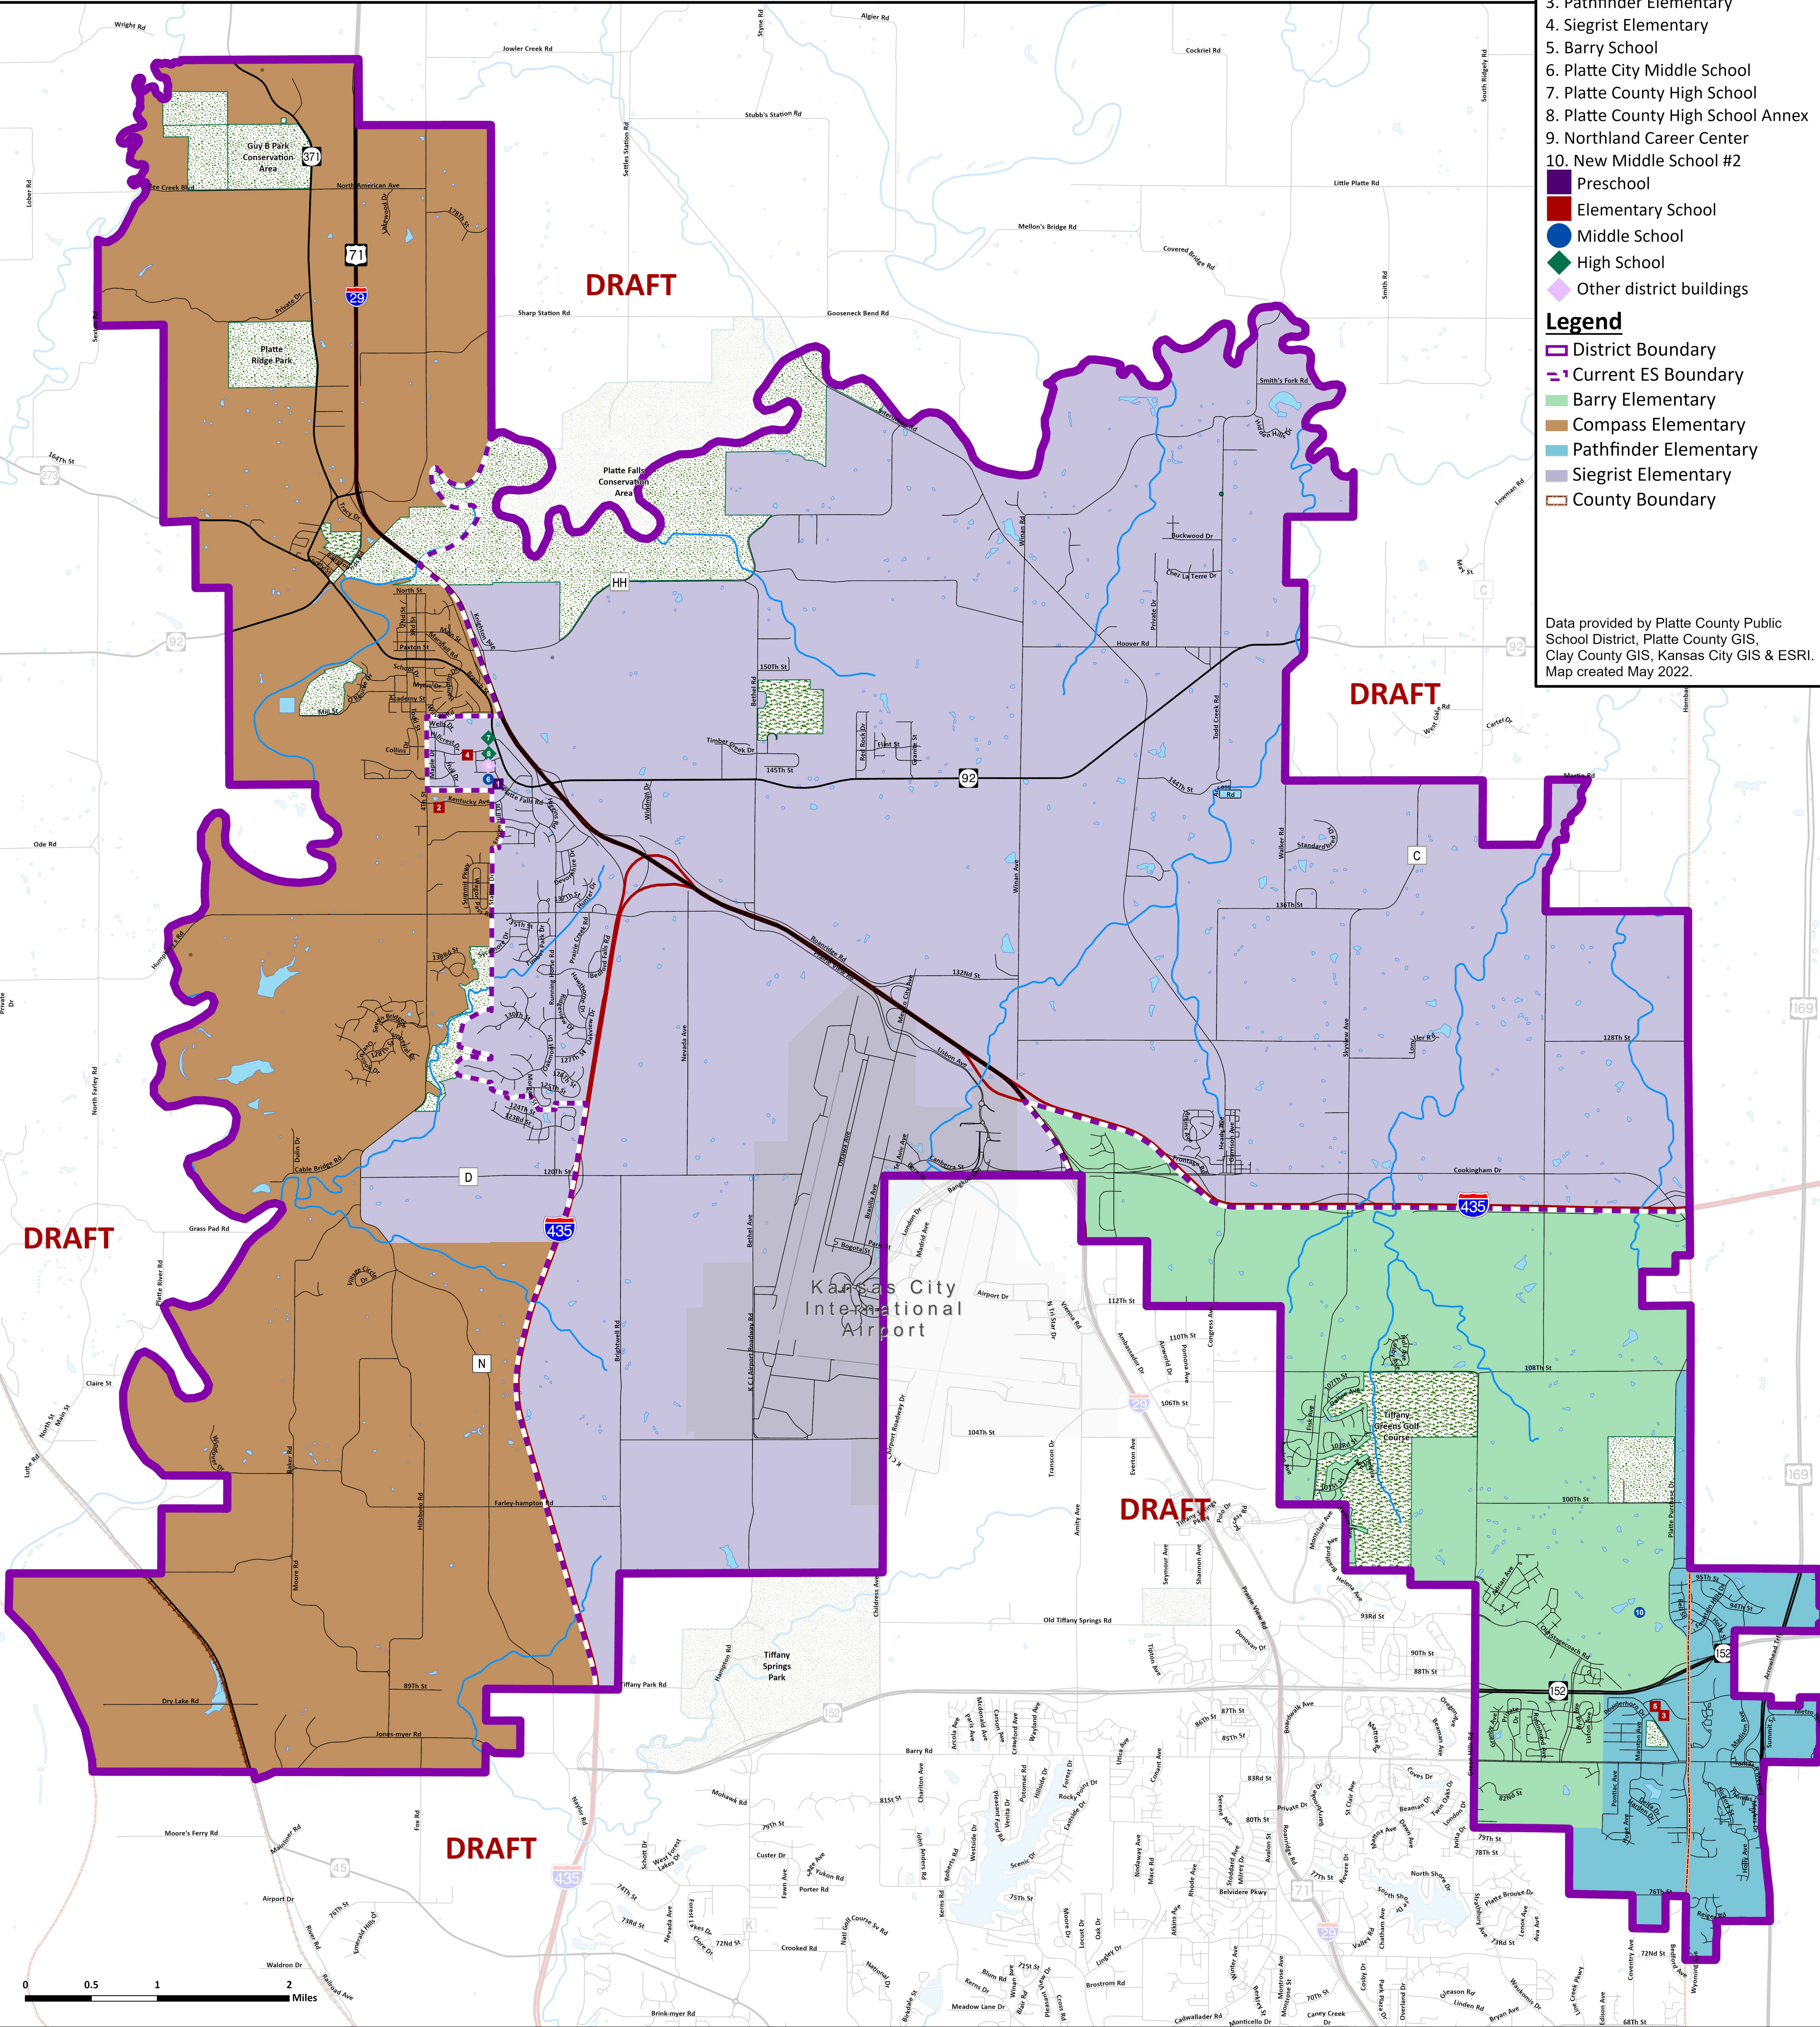

Recommended Concept: Elementary Boundaries

Updated 05/11/22

Map 1: District View

School List

1. Great Beginnings Preschool
2. Compass Elementary
3. Pathfinder Elementary
4. Siegrist Elementary
5. Barry School
6. Platte City Middle School
7. Platte County High School
8. Platte County High School Annex
9. Northland Career Center
10. New Middle School #2

- Preschool
- Elementary School
- Middle School
- High School
- ◆ Other district buildings

Legend

- District Boundary
- Current ES Boundary
- Barry Elementary
- Compass Elementary
- Pathfinder Elementary
- Siegrist Elementary
- County Boundary

Data provided by Platte County Public School District, Platte County GIS, Clay County GIS, Kansas City GIS & ESRI. Map created May 2022.

Map 3: Barry and Pathfinder Elementary Solution