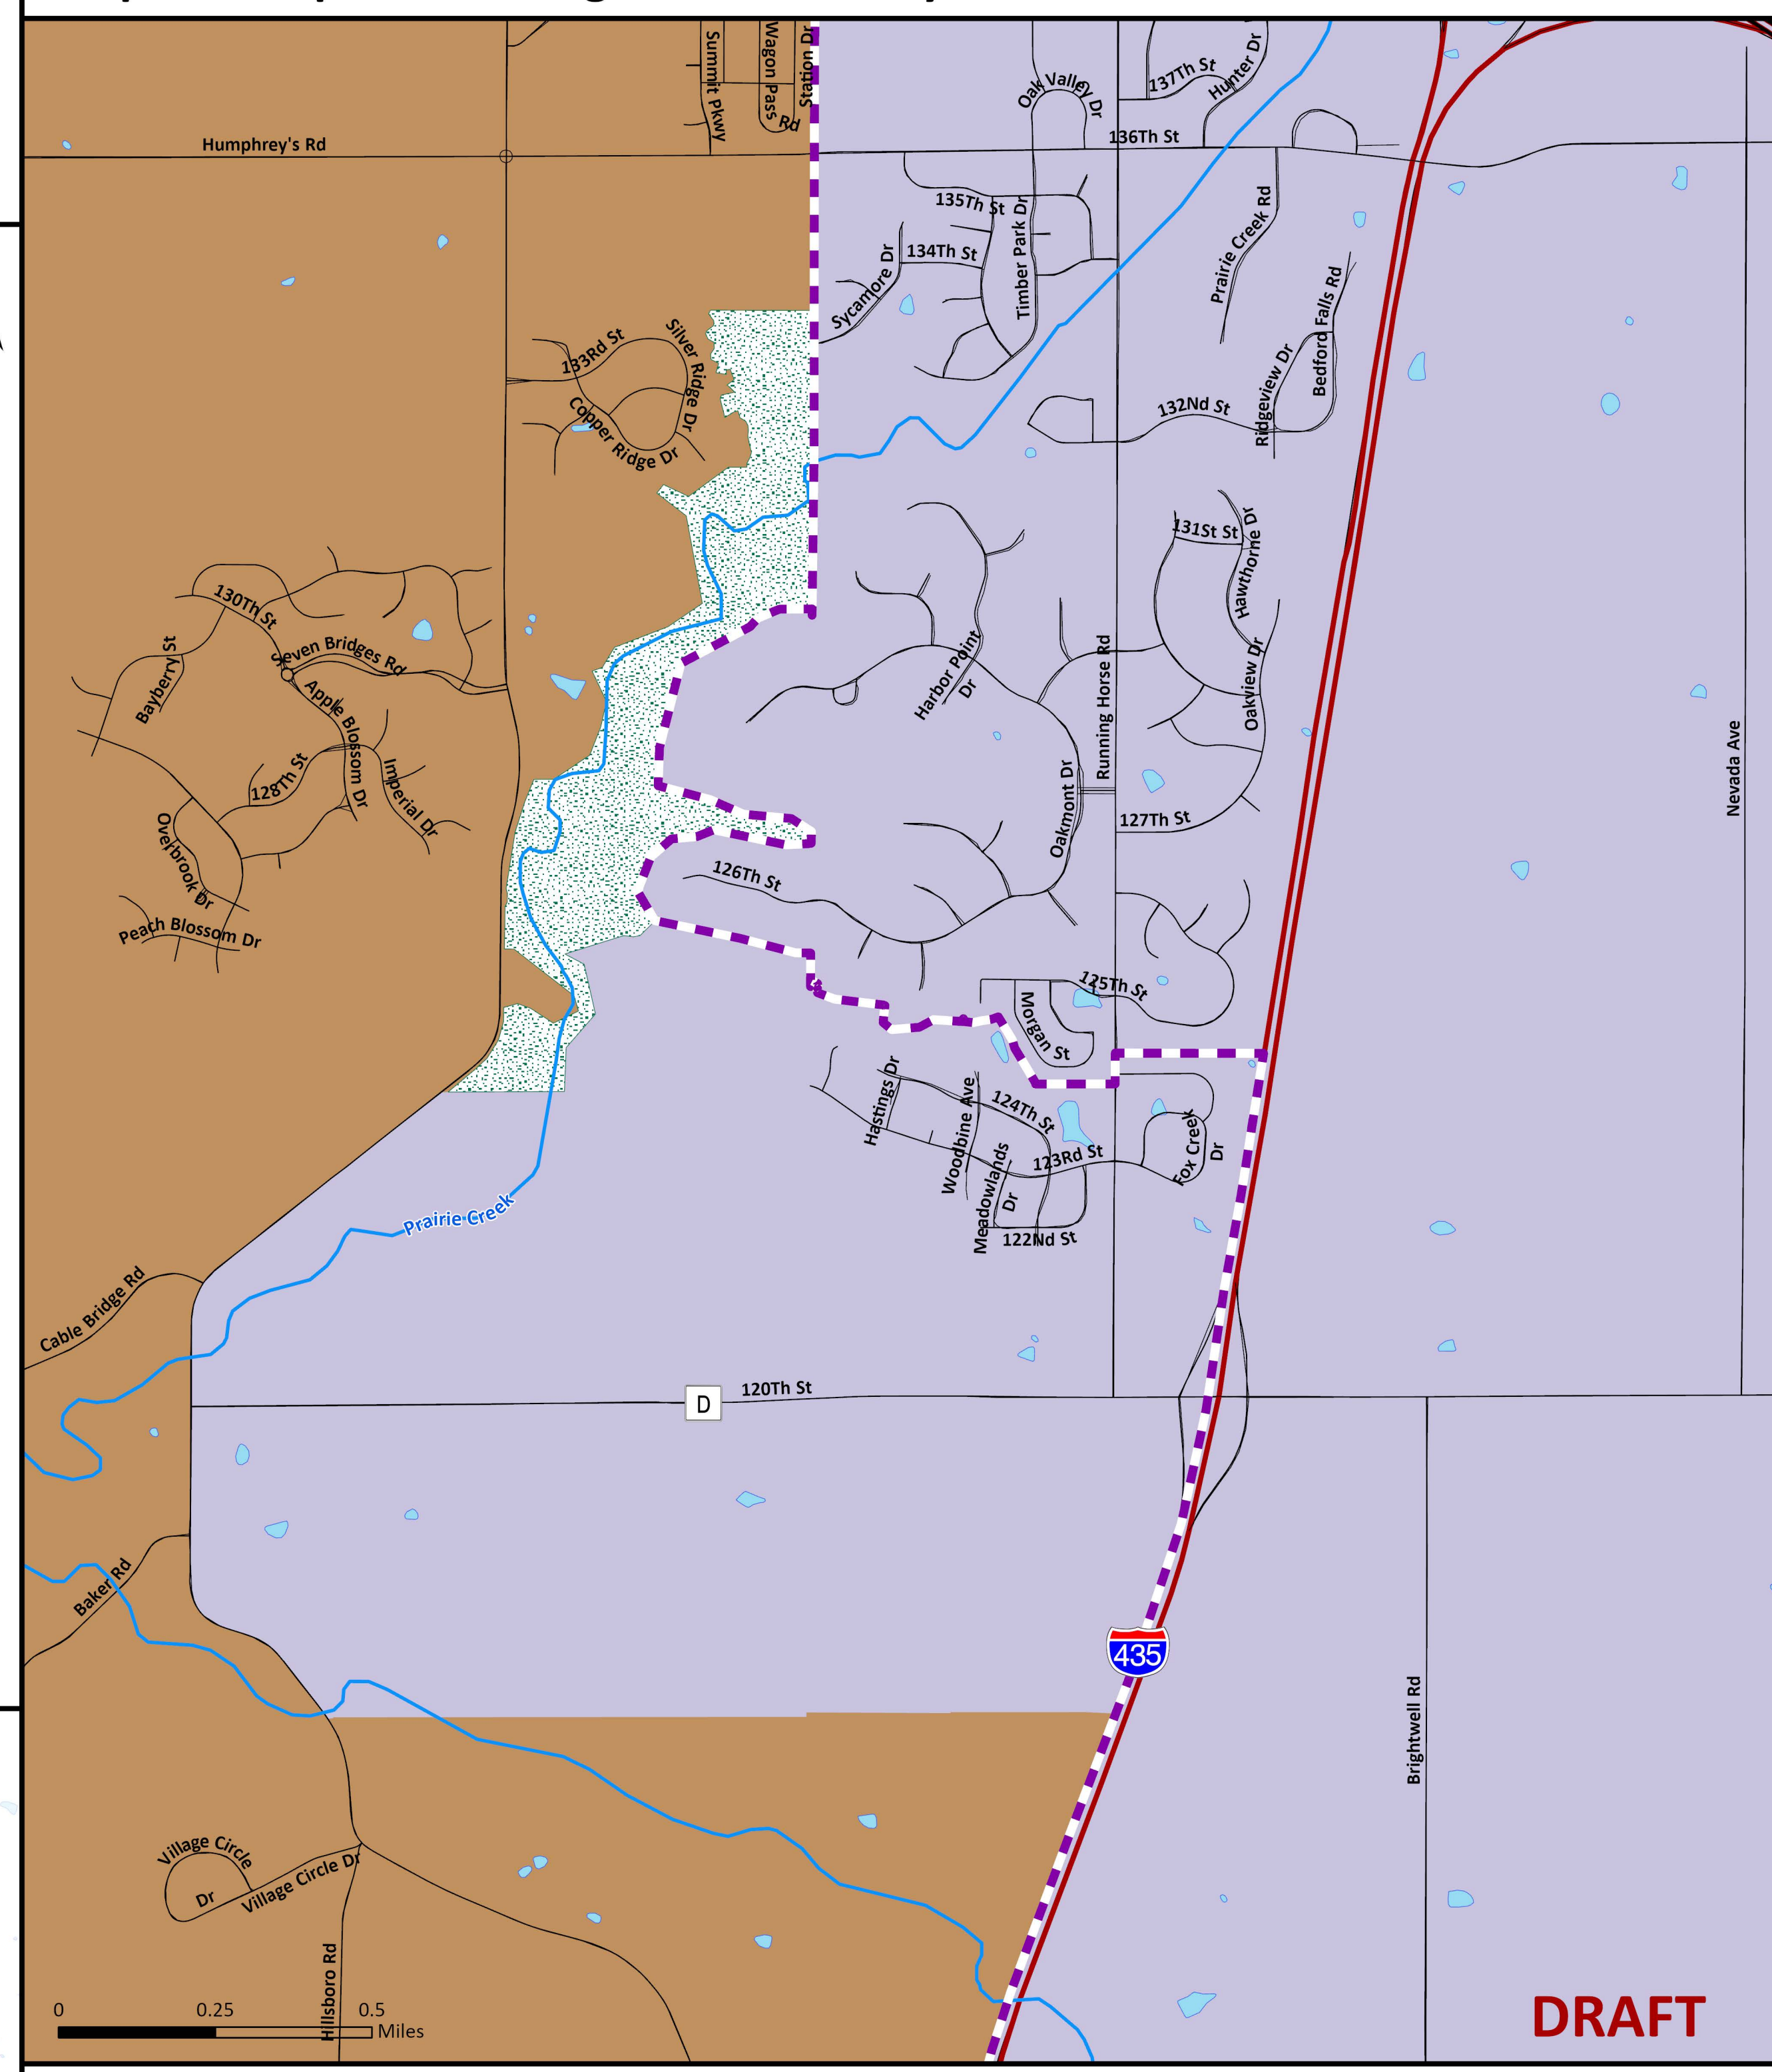

Recommended Concept: Elementary Boundaries

Updated 05/11/22

Map 1: District View

School List

1. Great Beginnings Preschool
2. Compass Elementary
3. Pathfinder Elementary
4. Siegrist Elementary
5. Barry School
6. Platte City Middle School
7. Platte County High School
8. Platte County High School Annex
9. Northland Career Center
10. New Middle School #2

- Preschool
- Elementary School
- Middle School
- High School
- ◆ Other district buildings

Legend

- District Boundary
- Current ES Boundary
- Barry Elementary
- Compass Elementary
- Pathfinder Elementary
- Siegrist Elementary
- County Boundary

Data provided by Platte County Public School District, Platte County GIS, Clay County GIS, Kansas City GIS & ESRI. Map created May 2022.

Map 3: Barry and Pathfinder Elementary Solution