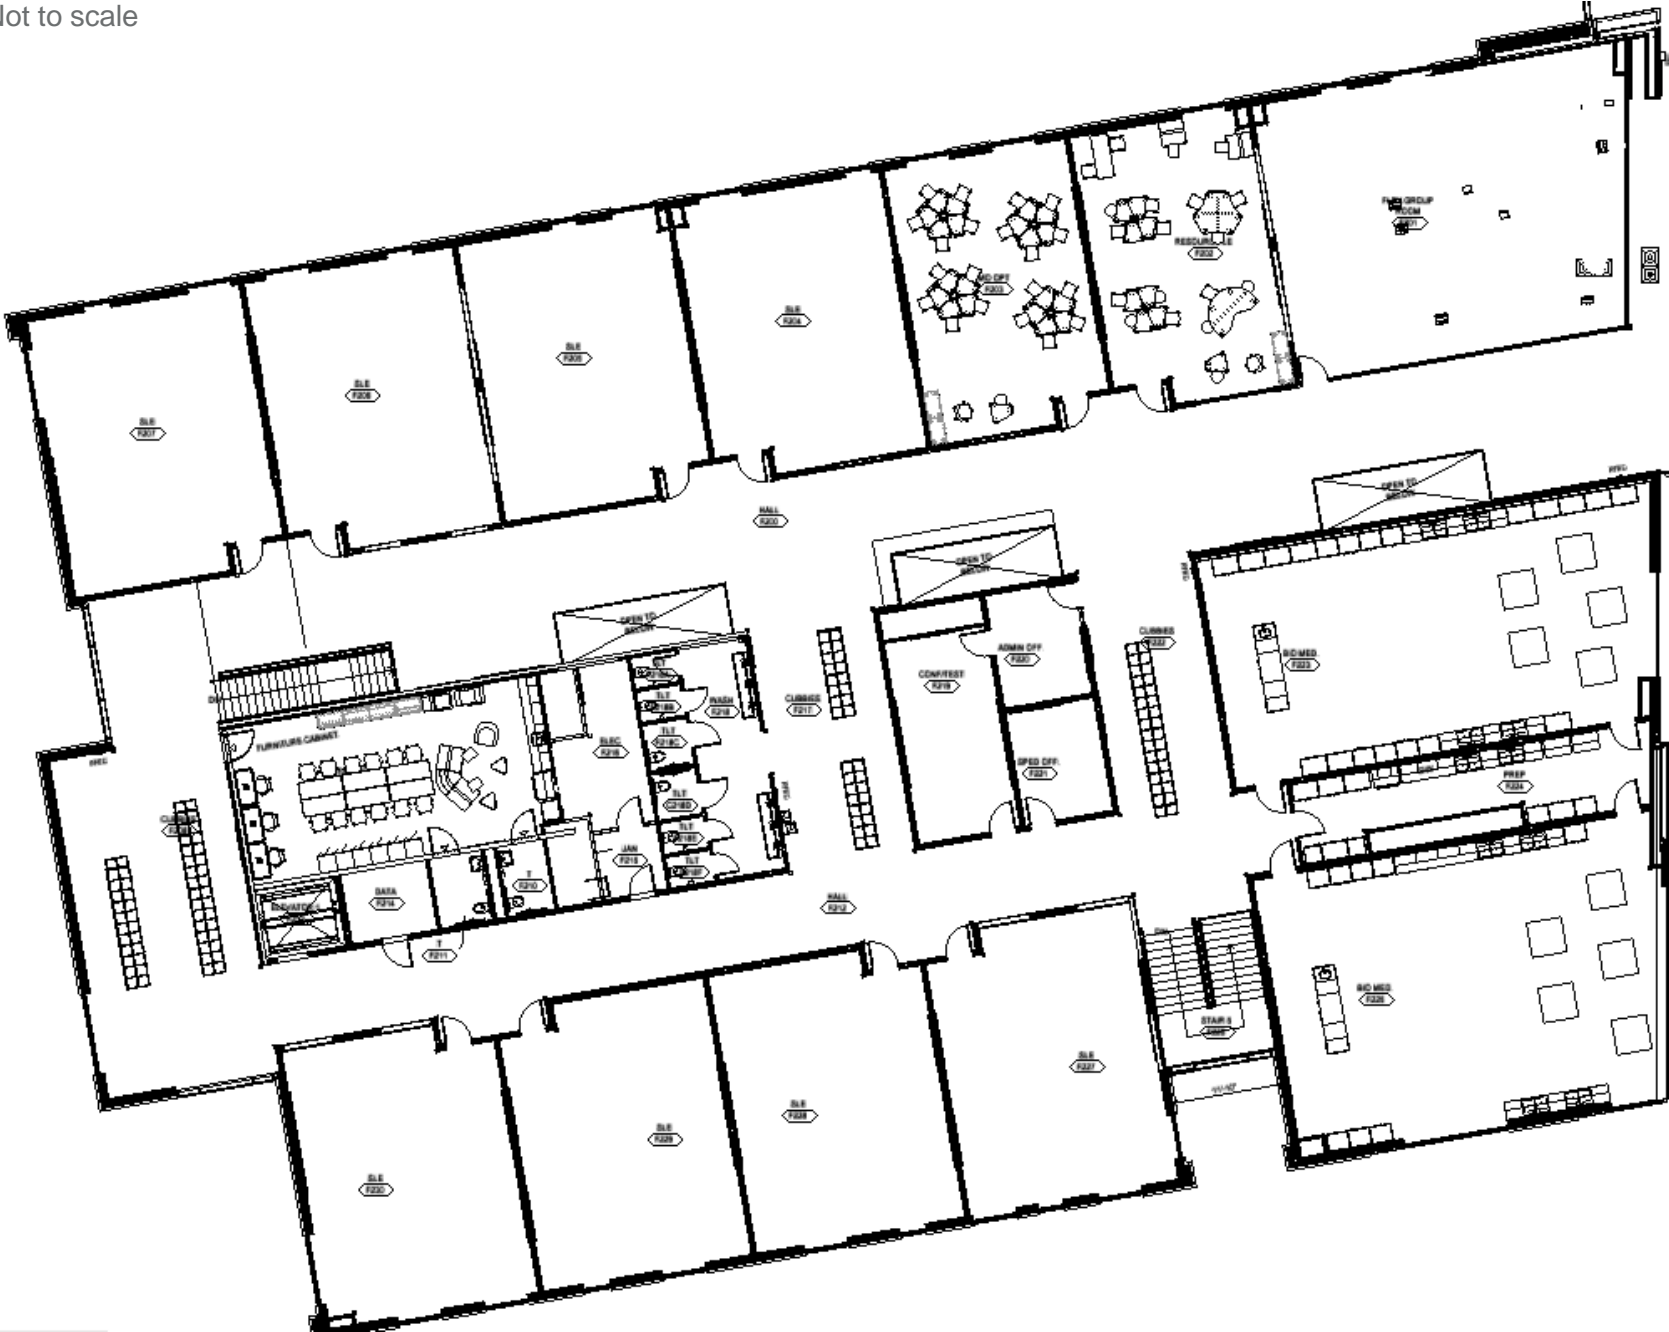

Main Level

Floor Plan | Not to scale

Upper Level

Floor Plan | Not to scale

01 Classrooms

Resource Classroom

Smith System | Steelcase | Fleetwood

DETAILS

- (9) Elemental Petal desks w/ casters
- (1) Elemental 24x60 rectangle desks w/ casters
- Standing height
- (1) Elemental Sprocket table
- (1) Elemental Kidney table
- (8) Groove 4-leg chairs
- (2) Groove 4-leg stools
- (1) Cascade rectangle teacher desk w/ BBF
- (7) Oodle stool
- (2) Mobile laminate storage cabinets
- (1) Shortcut 5-star w/ upholstered seat
- (2) Campfire Half Lounge
- (2) Personal tables