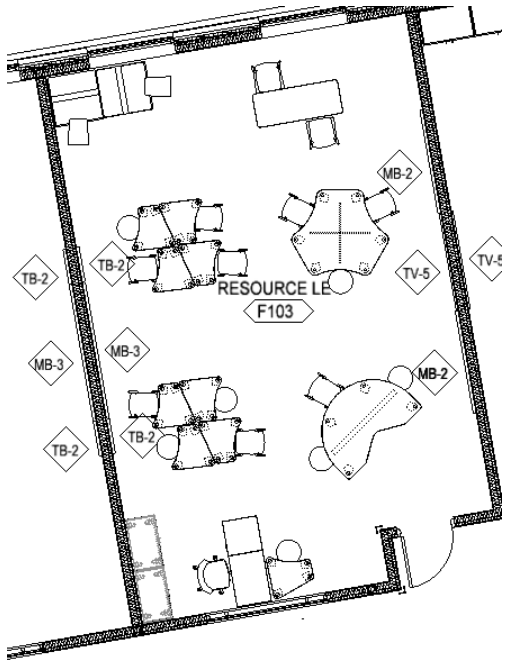

Main Level

Floor Plan | Not to scale

Upper Level

Floor Plan | Not to scale

01 Classrooms

Resource Classroom

Smith System | Steelcase | Fleetwood

DETAILS

- (9) Elemental Petal desks w/ casters
- (1) Elemental 24x60 rectangle desks w/ casters
- Standing height
- (1) Elemental Sprocket table
- (1) Elemental Kidney table
- (8) Groove 4-leg chairs
- (2) Groove 4-leg stools
- (1) Cascade rectangle teacher desk w/ BBF
- (7) Oodle stool
- (2) Mobile laminate storage cabinets
- (1) Shortcut 5-star w/ upholstered seat
- (2) Campfire Half Lounge
- (2) Personal tables