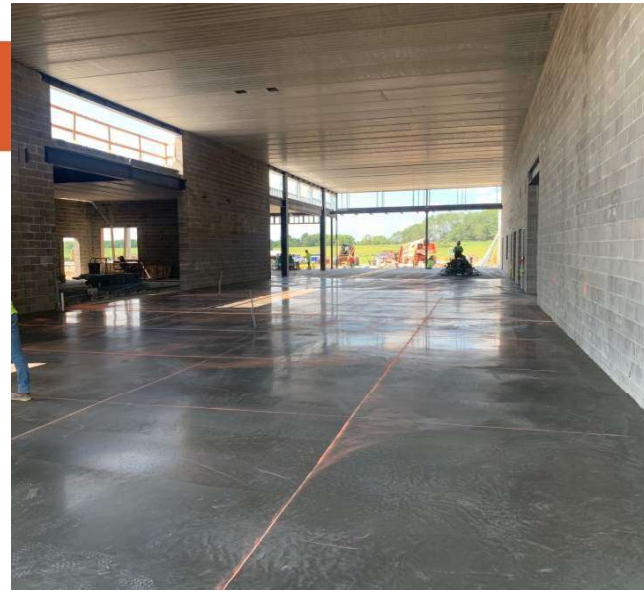

**McCOWN
GORDON**
CONSTRUCTION

September 07, 2022

Platte Purchase Middle School

Project Update

• This Month in Review

- Cold Form Metal Framing
- Slab on Grade
- CMU Masonry
- Roof Blocking

**McCOWN
GORDON**
CONSTRUCTION

Current Progress – Band & Vocal

**McCOWN
GORDON**
CONSTRUCTION

Framing
(Top Left)

Loading Dock (above)
Interior Gym (Below)

Rock for Asphalt Drive (below)

Arial

**McCOWN
GORDON**
CONSTRUCTION

Arial